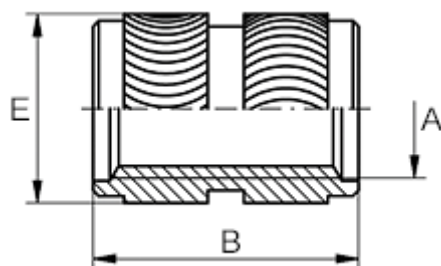

# Data Sheet

Article number: 12863000060800  
Description: KLEE coil 863 000 060.800  
M6 Brass

## Measures

---

Female thread A	= M6
Length B	= 12.7
Min distance to edge	= 3.5
Outer diameter E	= 8.4
Recommended bore diameter W +0.1	= 8.0